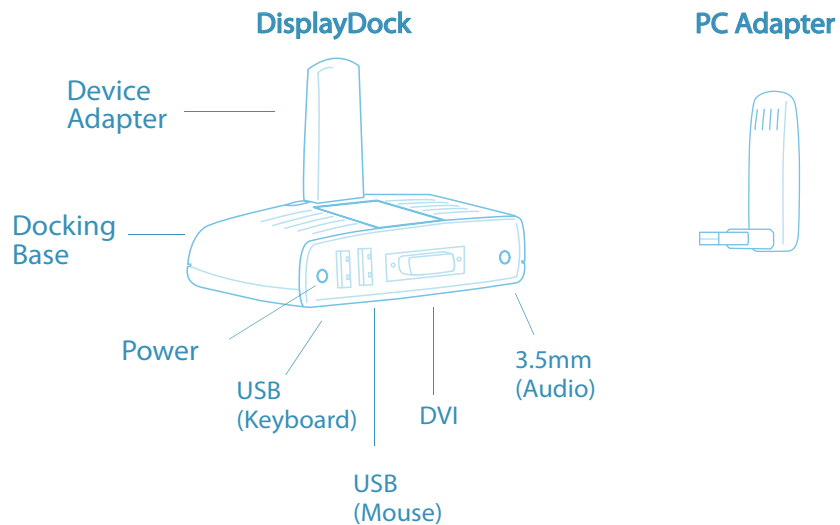

What is Included

- Wireless USB PC Adapter
- Wireless USB Device Adapter (plugs into Docking Base)
- Docking Base with DVI connector, 3.5mm audio jack (Stereo), and two USB connectors
- DVI to VGA Adapter
- Power Supply Unit

From their laptop, users can wirelessly connect to an LCD display, keyboard, mouse and speakers.

Overview

The Easy Dock allows users to wirelessly connect their notebook/PC to their desktop environment, consisting of a monitor, speakers, keyboard and mouse, without having to use any cables.

The set includes a PC Adapter and a pre-paired DisplayDock (comprised of a Device Adapter and a Docking Base), enabling a quick, hassle-free setup and immediate operation.

The Easy Dock provides full room coverage, making it ideal for using with a large screen and listening to music from the laptop, without cable length limitations. Plug and play functionality provides users with the freedom of walking away with the notebook PC and immediately getting connected when re-entering the room.

The Easy Dock incorporates Wisair's WSR601 single chip and Wisair's UltraSpeed technology, delivering the best combination of wireless performance and cost.

Easy Dock - Wireless Laptop Docking Station For PC & Mac